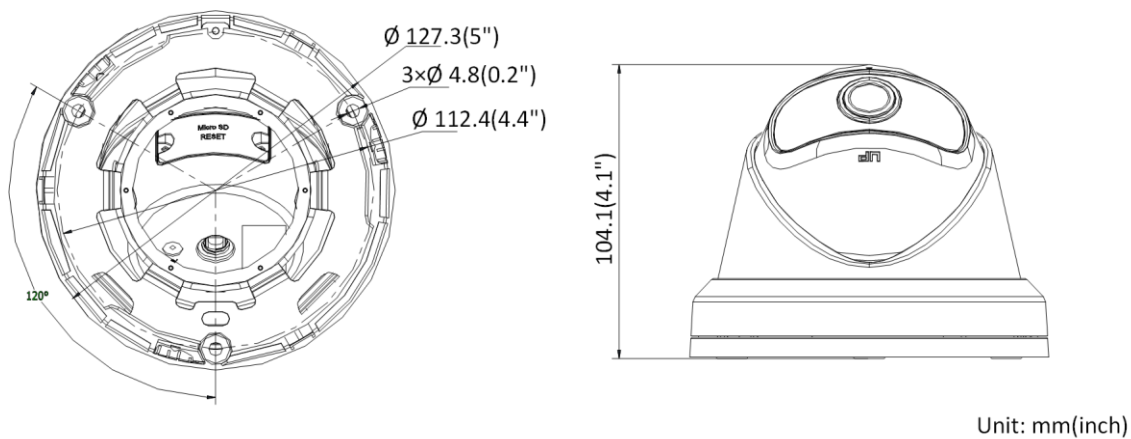

Safety	UL 60950-1, IEC 60950-1:2005 + Am 1:2009 + Am 2:2013, EN 60950-1:2005 + Am 1:2009 + Am 2:2013, IS 13252(Part 1):2010+A1:2013+A2:2015, IEC/EN 60950-1
Chemistry	2011/65/EU, 2012/19/EU, Regulation (EC) No 1907/2006

* Listed resolutions are only selectable options. It does not mean that all streams can work at their maximum resolution at the same time.

Available Model

DS-2CD2345GOP-I (1.68 mm)

Dimension

Accessory